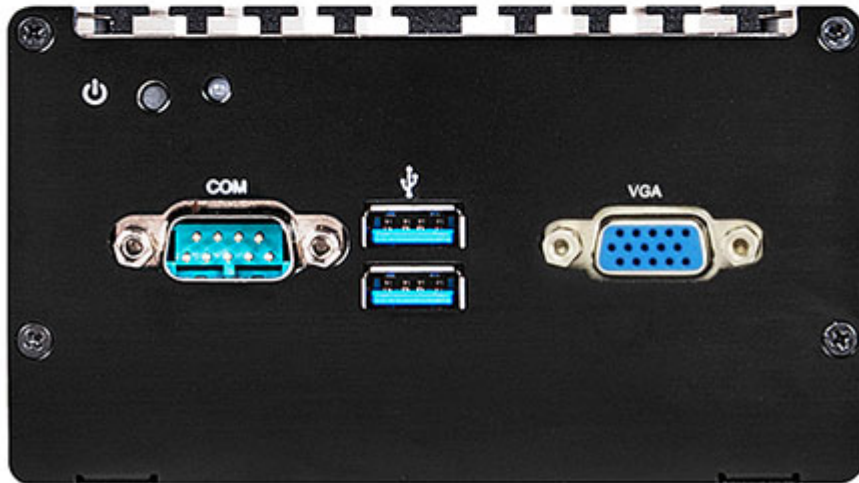

369.00 EUR
incl. 19% VAT, plus [shipping](#)

- Intel Apollo Lake SoC Processor
- 1 * SO-DIMM DDR3L up to 8GB
- 4 * USB3.0, 1 * COM, 1 * VGA, 2 * HDMI, 2 * RJ45, 1 * Audio (MIC + Line-out)
- M/B Form Factor :NUC (101x101mm)
- DC-12V_40W Adapter

MB Model	- JNU691B-3350 / NUC (101 X 101 mm) - JNU691B-3455 / NUC (101 X 101 mm)
Part No.	- HBJC323U691-335B (non-WIFI) / HBJC323U691W-335B (WIFI) - HBJC323U691-345B (non-WIFI) / HBJC323U691W-345B (WIFI)
BIOS	- AMI 128MB SMT Flash ROM
CPU/Chipset	- INTEL® Apollo Lake N3350 SoC Processor (TDP : 6W) - INTEL® Apollo Lake J3455 SoC Processor (TDP : 10W)
Memory	- 1 * DDR3L-1866MHz SO-DIMM up to 8GB
Storage	- 1 * Full-size mSATA/Mini-PCI Express shared slot - 1 * 2.5" SATA Drive (only support 2.5" HDD with a height ≤ 10mm)
Network	- 2 * Gigabit LAN - 1 * Half-size Mini-PCIE slot (for Mini-PCIE WIFI module) - 1 * SIM Card